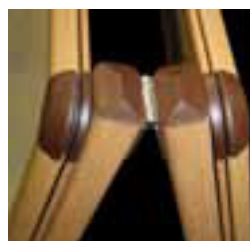

MERIDA BOIS

13.109 A1
13.110 500X700mm
13.111 700X1000mm