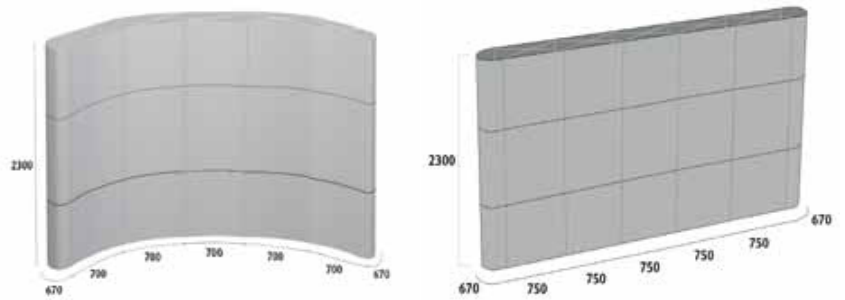

pop-up NAZARÉ 5x3

10.933 670x2300x2p.
750x2300x10p.

10.934 670x2300x2p.
700x2300x5p.
815x2300x5p.