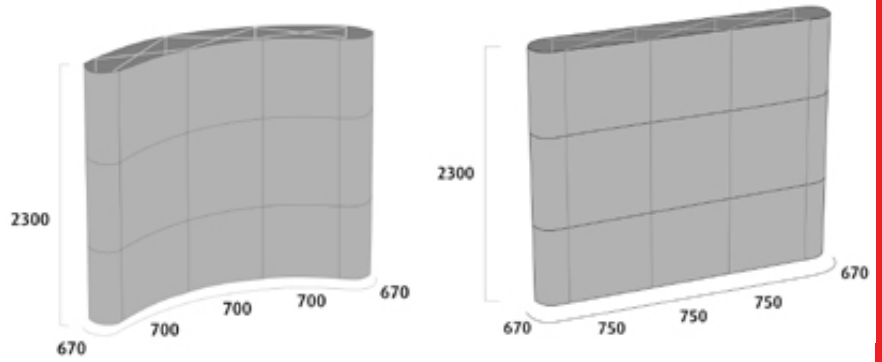

pop-up GREDOS 3x3

10.929 670x2300x2p.
750x2300x6p.

10.930 670x2300x2p.
700x2300x3p.
815x2300x3p.