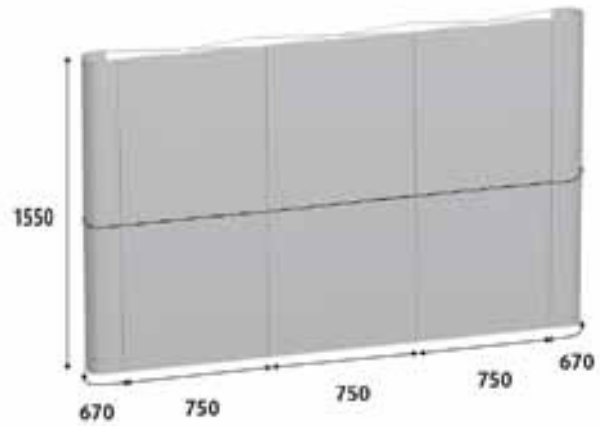

## STANDS PARAPLUIE DROITS

pop-up ARÉVAL 3x2 vertical

10.913 670x2300x2p.  
750x2300x2p.

pop-up ARÉVAL 2x3 horizontal

10.914 670x1550x2p.  
750x1550x3p.