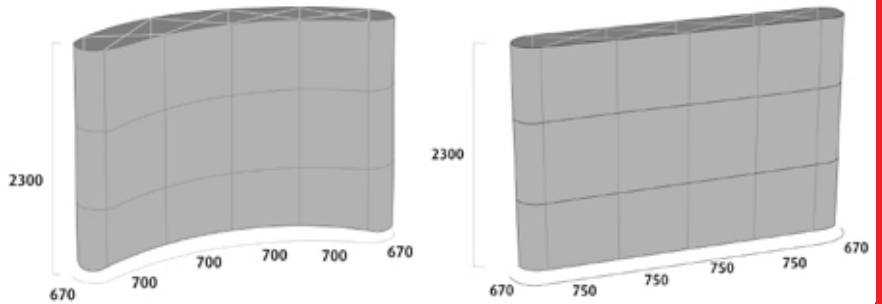

pop-up GREDOS 3x3

10.929 670x2300x2p.  
750x2300x6p.

10.930 670x2300x2p.  
700x2300x3p.  
815x2300x3p.

pop-up MADRIGAL 4x3

10.931 670x2300x2p.  
750x2300x8p.

10.932 670x2300x2p.  
700x2300x4p.  
815x2300x4p.